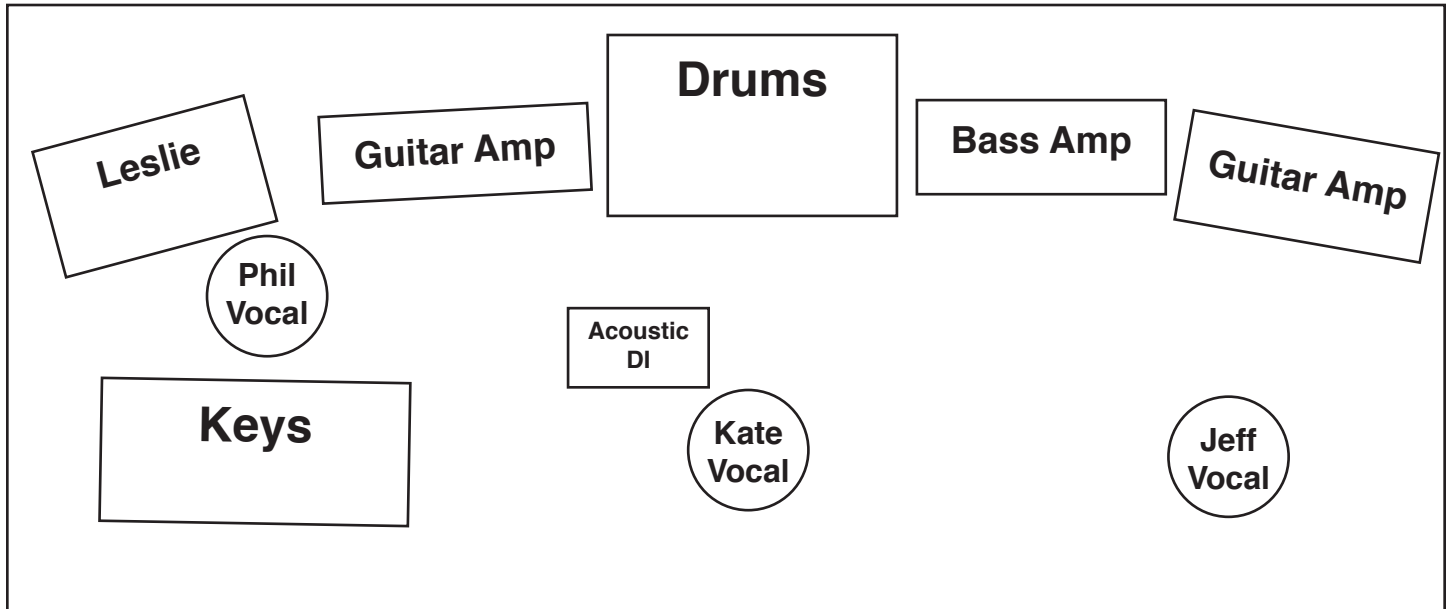

Kate Gaffney Band

Contact: David Russ 415-577-8754; david@davidruss.com

1. Kick
2. Snare
3. Hi Hat
4. Rack Toms
5. Floor Tom
6. Overhead
7. Overhead
8. Bass DI (internal)
9. Bass Amp
10. Motif Left
11. Motif Right
12. Leslie - Bottom
13. Leslie - Top Left
14. Leslie - Top Right
15. Electric Guitar - Kate
16. Acoustic Guitar DI - Kate
17. Electric Guitar - Jeff
18. Vocal - Phil
19. Vocal - Kate
20. Vocal - Jeff

Montior Mixes

Mix 1	SL Wedge
Mix 2	SC Wedge
Mix 3	SR Wedge
Mix 4	Bass Wedge
Mix 5	Drum Wedge

Band Members

Kate	Acs/Elec Guit/Vox
Jeff	Elec Guit/Vox
Phil	Keys/Vox
David	Bass
Dale	Drums